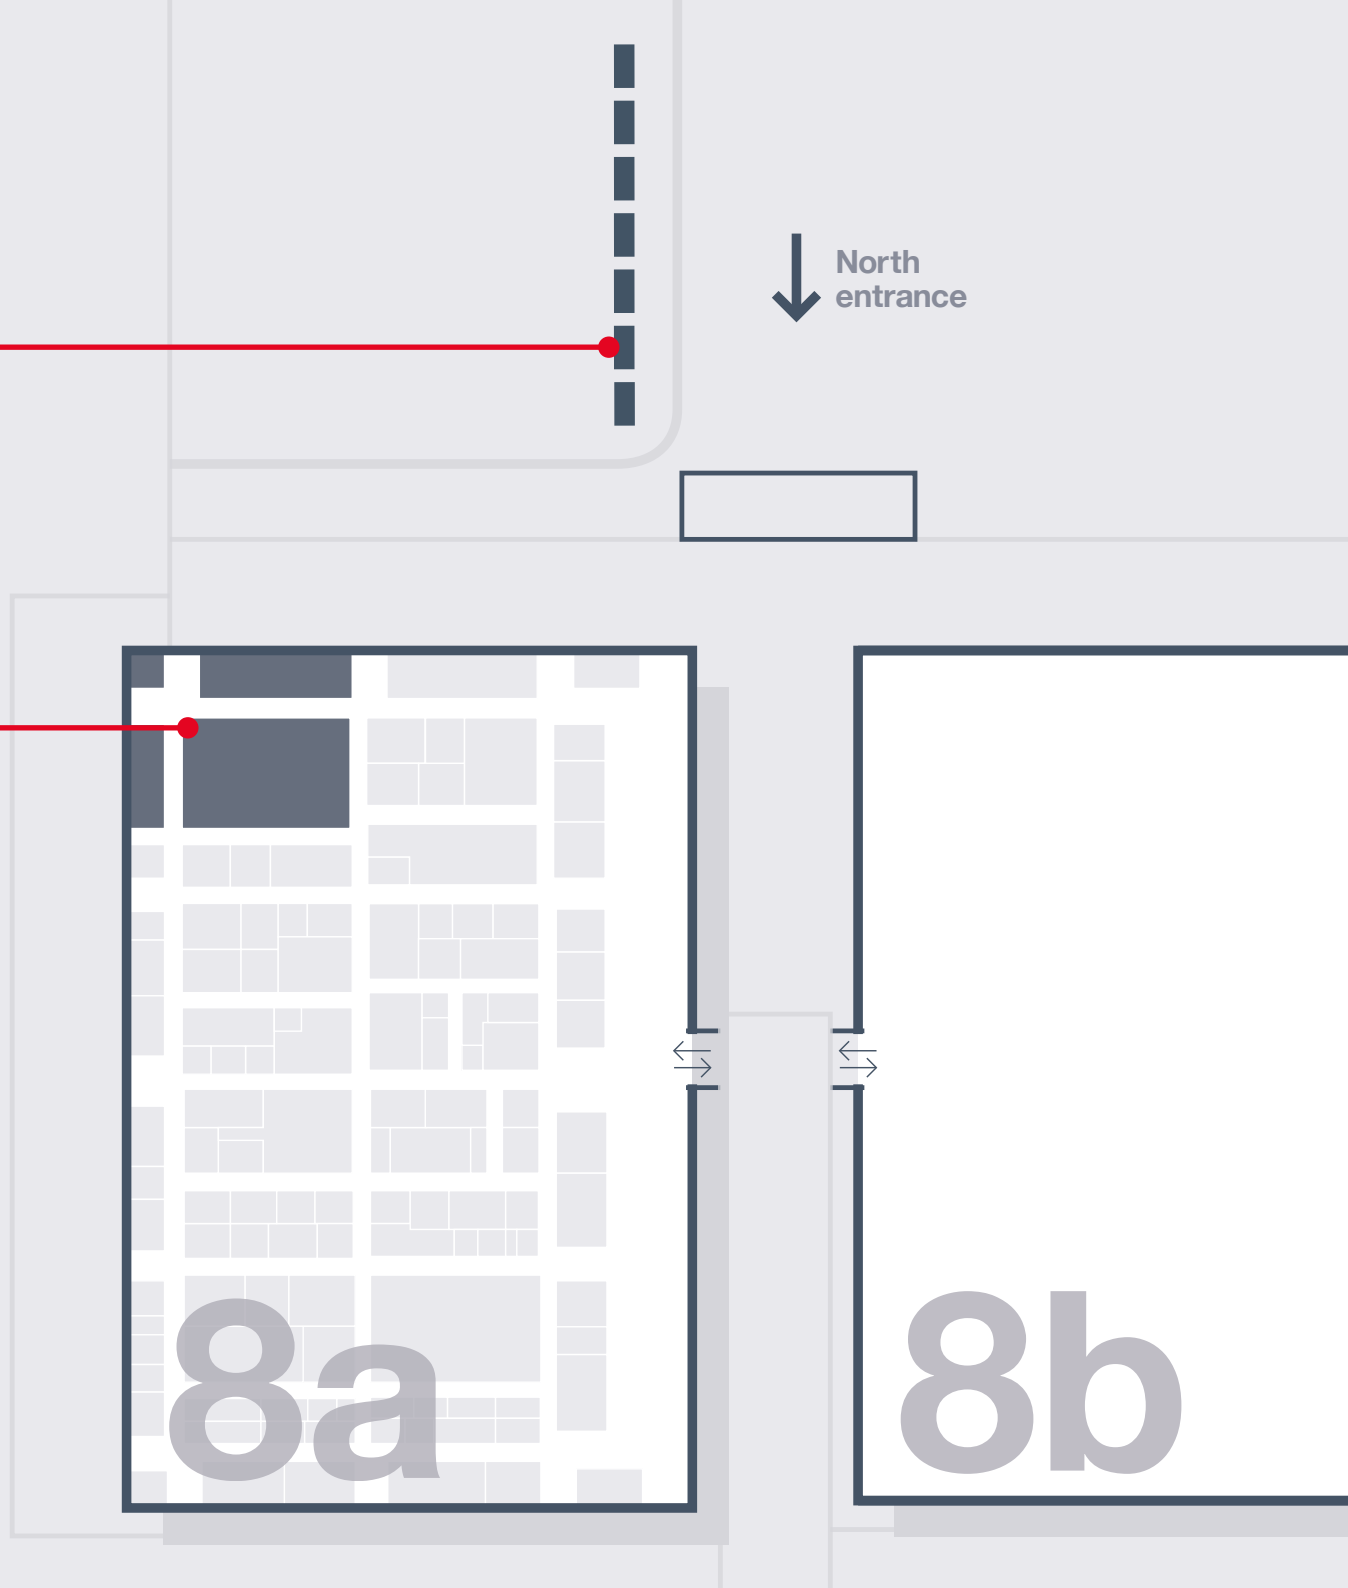

### Stand and hospitality suite

Visit our stand, meeting center and hospitality suite in Hall 8a, K48. Here you can explore innovations in four 'domains' (protect, build, move and care) and talk to our team of specialists. Over 140 of our prototypes will also be on display across the stand and beyond.

## Hall 8a map

Circular economy exhibition

Stand and hospitality suite  
Hall 8a, K48

# Stand and hospitality suite map

Seek **Together**<sup>™</sup>